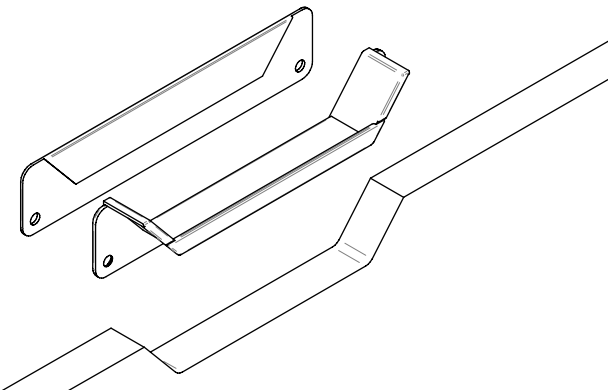

Space

C-C	L	H	W
128	140	1.2	22

Available with or without backplate

Space Handle
16 mm Wood thickness